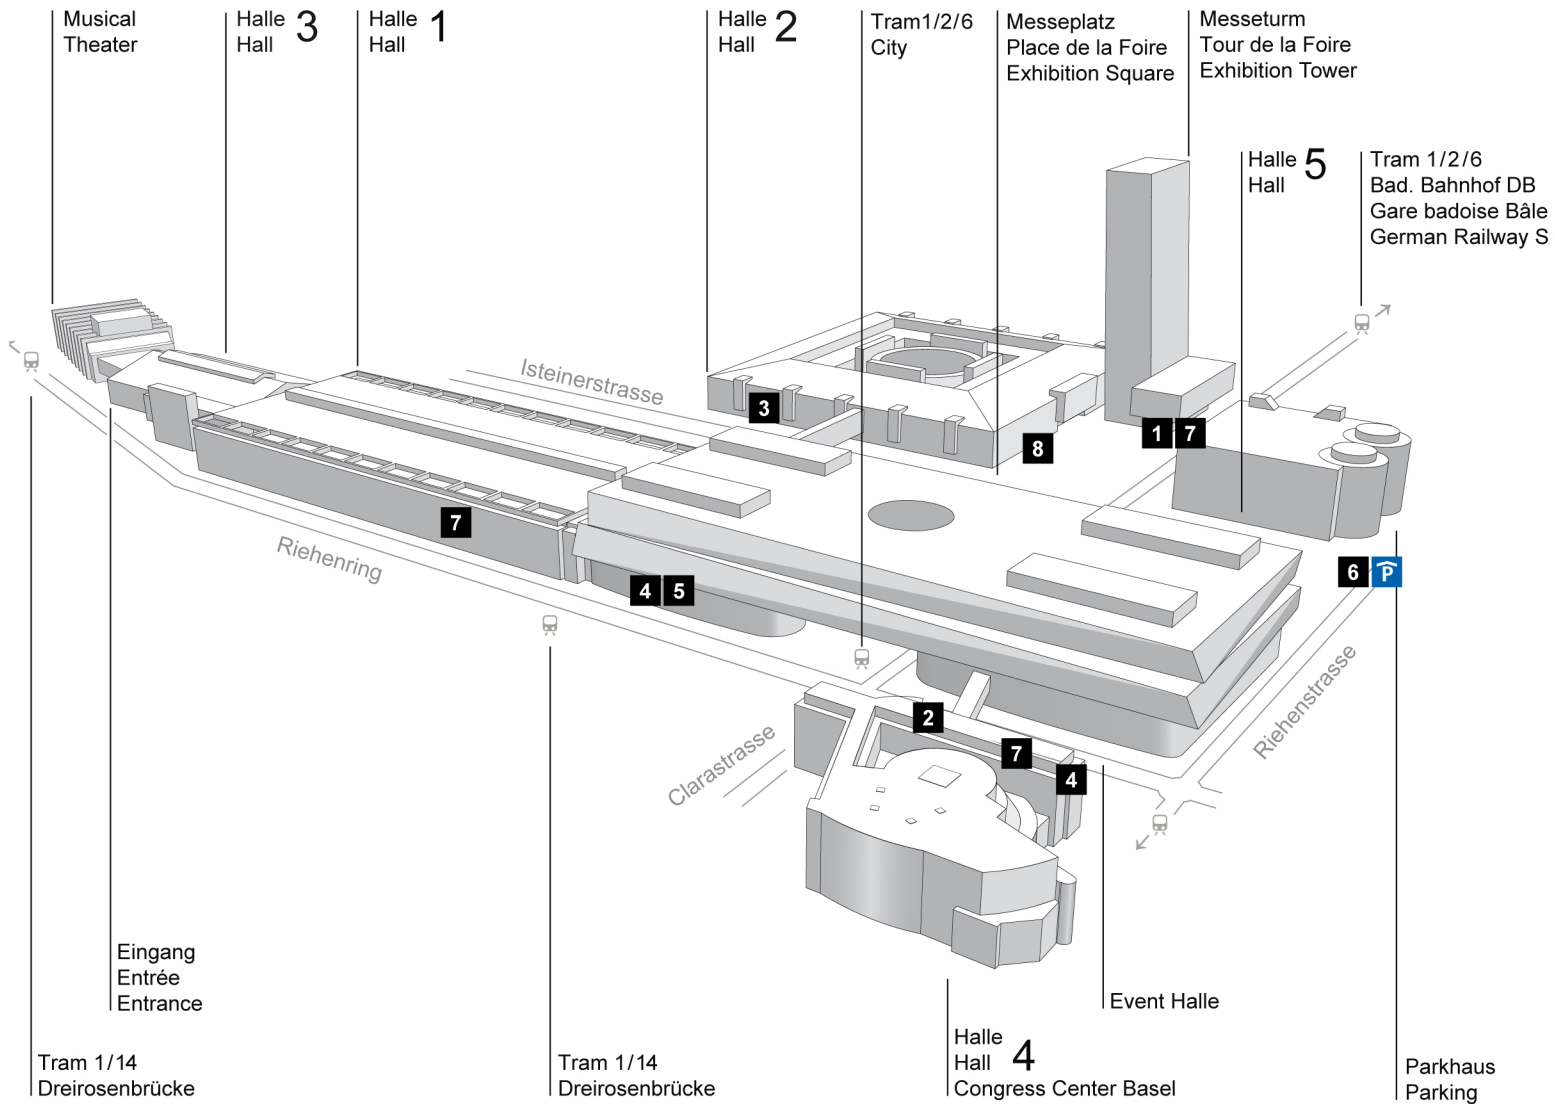

Situationsplan Messe Basel Map Exhibition Square

MCH Messe Basel

- 1** Messeturm, Empfang
Exhibition Tower, Reception
- 2** Congress Center Basel
Empfang/Reception
- 3** Expo Shop
- 4** Bankomat
Cash Dispenser
- 5** Postomat
Post Office dispenser
- 6** Parkhaus Messe Basel
Car Parking Messe Basel
- 7** Taxis
- 8** Ticketing | Cash
Zoll/Customs

GPS:

Parking Messe Basel
Riehenstrasse 101
CH-4058 Basel

Besucher/Visitors:

Messeplatz
CH-4058 Basel

No QR-Code Reader?
Download at App-Store.